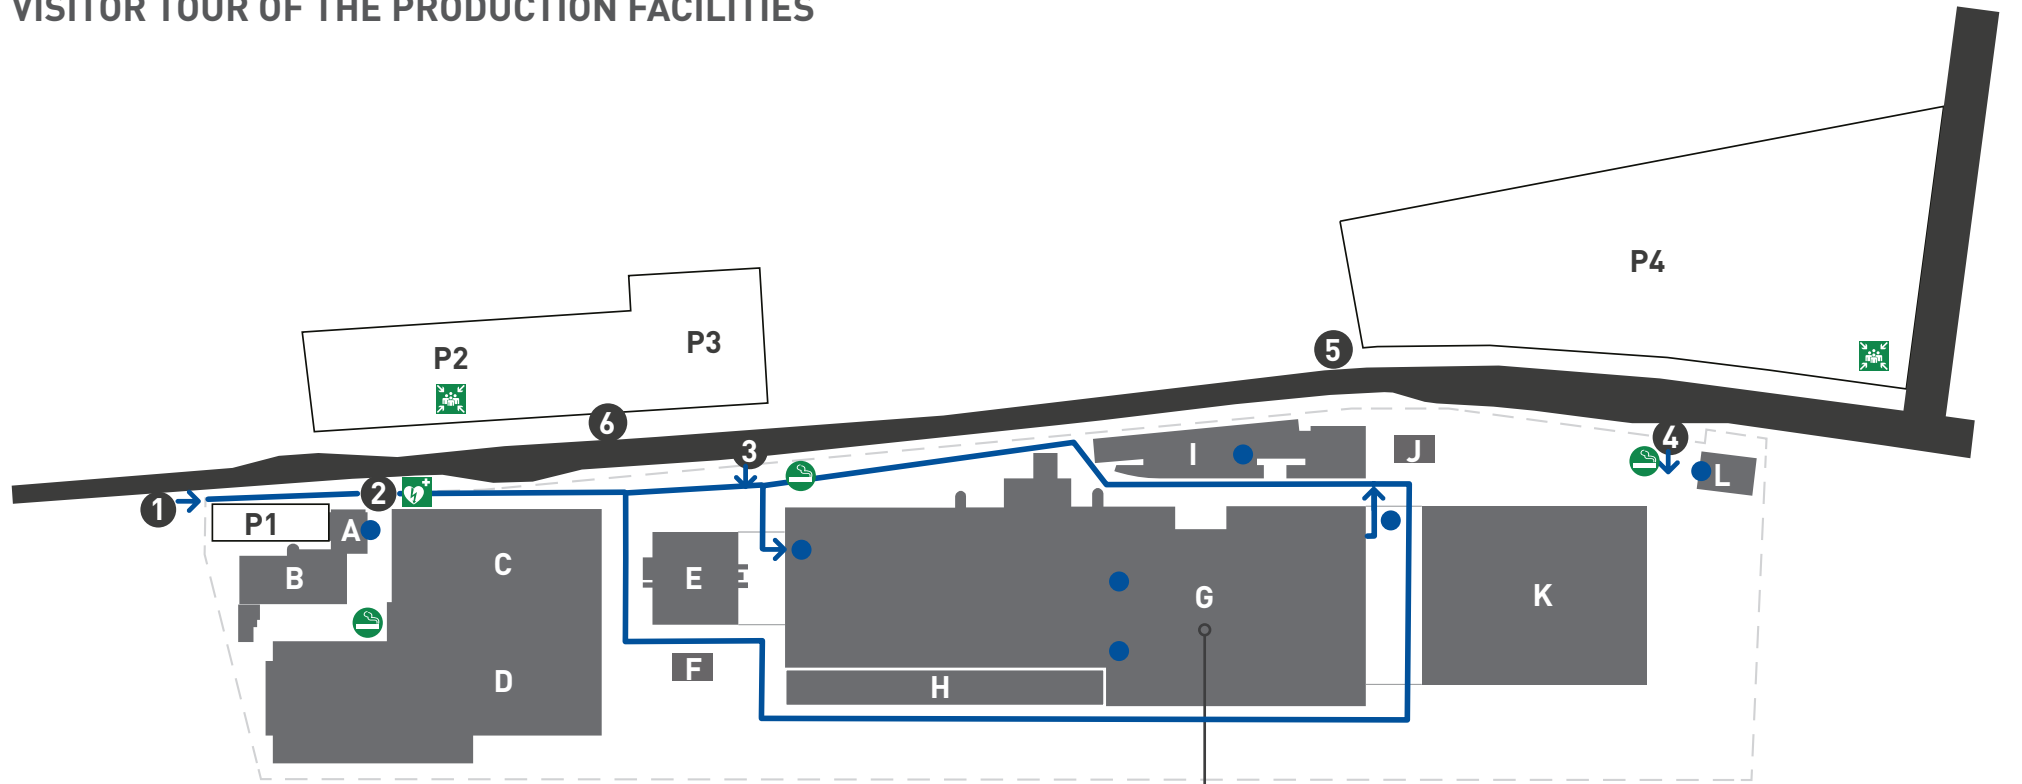

VISITOR TOUR OF THE ENTIRE TRIMO FACILITY

- Visitor assembly point
- Visitor route

- A** TRIMO d.o.o. | auxiliary services
- B** TRIMO d.o.o. | Management
- C** TRIMO d.o.o. | TINDE d.o.o.
- D** Sheet metal warehouse
- E** High-rack warehouse 1
- F** Acceptance inspection
- G** Roof and façade production
- H** High-rack warehouse 3
- I** TRIP | Trimo's research & innovation facility
- J** Exhibition pavilion
- K** High-rack warehouse 2
- L** Dispatching and logistics centre

- P1** Visitor parking lot
- P2** Employee parking lot
- P3** Employee parking lot
- P4** Truck parking lot
- 1** Entrance to the visitor parking lot
- 2** Entrance to the office building
- 3** Employee entrance
- 4** Entrance for trucks
- 5** Entrance to the truck parking lot
- 6** Entrance to the employee parking lot

VISITOR TOUR OF THE PRODUCTION FACILITIES

● Visitor assembly point

— Visitor route

- A TRIMO d.o.o. | Auxiliary services
- B TRIMO d.o.o. | Management
- C TRIMO d.o.o. | TINDE d.o.o.
- D Sheet metal warehouse
- E High-rack warehouse 1
- F Acceptance inspection
- G Roof and façade production
- H High-rack warehouse 3
- I TRIP | Trimo's research & innovation facility
- J Exhibition pavilion
- K High-rack warehouse 2
- L Dispatching and logistics centre

- P1 Visitor parking lot
- P2 Employee parking lot
- P3 Employee parking lot
- P4 Truck parking lot
- 1 Entrance to the visitor parking lot
- 2 Entrance to the office building
- 3 Employee entrance
- 4 Entrance for trucks
- 5 Entrance to the truck parking lot
- 6 Entrance to the employee parking lot