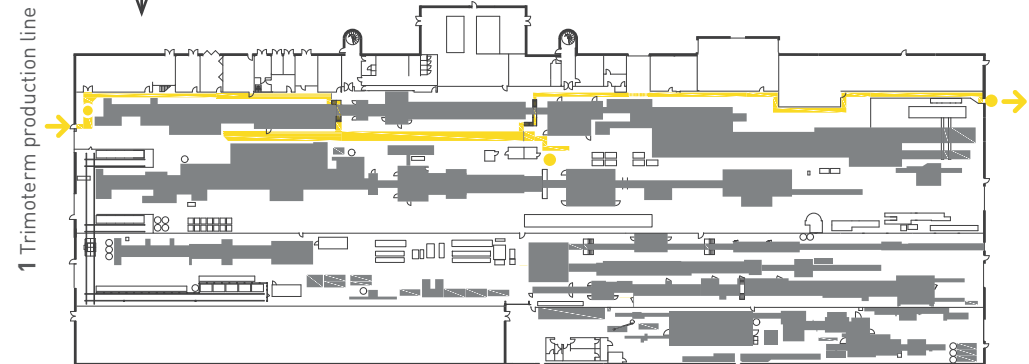

VISITOR TOUR OF THE TRIMOTERM PRODUCTION FACILITIES

- Visitor assembly point
- Visitor route

- **A** TRIMO d.o.o. | Auxiliary services
- **B** TRIMO d.o.o. | Management
- **C** TRIMO d.o.o. | TINDE d.o.o.
- **D** Sheet metal warehouse
- **E** High-rack warehouse 1
- **F** Acceptance inspection
- **G** Roof and façade production
- **H** High-rack warehouse 3
- **I** TRIP | Trimo's research & innovation facility
- **J** Exhibition pavilion
- **K** High-rack warehouse 2
- **L** Dispatching and logistics centre

- **P1** Visitor parking lot
- **P2** Employee parking lot
- **P3** Employee parking lot
- **P4** Truck parking lot
- **1** Entrance to the visitor parking lot
- **2** Entrance to the office building
- **3** Employee entrance
- **4** Entrance for trucks
- **5** Entrance to the truck parking lot
- **6** Entrance to the employee parking lot