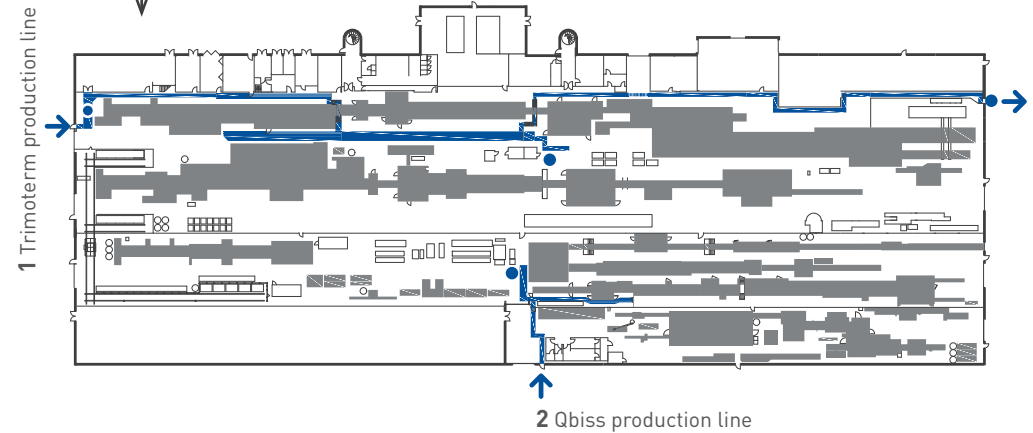

VISITOR TOUR OF THE PRODUCTION FACILITIES

● Visitor assembly point

— Visitor route

- A TRIMO d.o.o. | Auxiliary services
- B TRIMO d.o.o. | Management
- C TRIMO d.o.o. | TINDE d.o.o.
- D Sheet metal warehouse
- E High-rack warehouse 1
- F Acceptance inspection
- G Roof and façade production
- H High-rack warehouse 3
- I TRIP | Trimo's research & innovation facility
- J Exhibition pavilion
- K High-rack warehouse 2
- L Dispatching and logistics centre

- P1 Visitor parking lot
- P2 Employee parking lot
- P3 Employee parking lot
- P4 Truck parking lot
- 1 Entrance to the visitor parking lot
- 2 Entrance to the office building
- 3 Employee entrance
- 4 Entrance for trucks
- 5 Entrance to the truck parking lot
- 6 Entrance to the employee parking lot