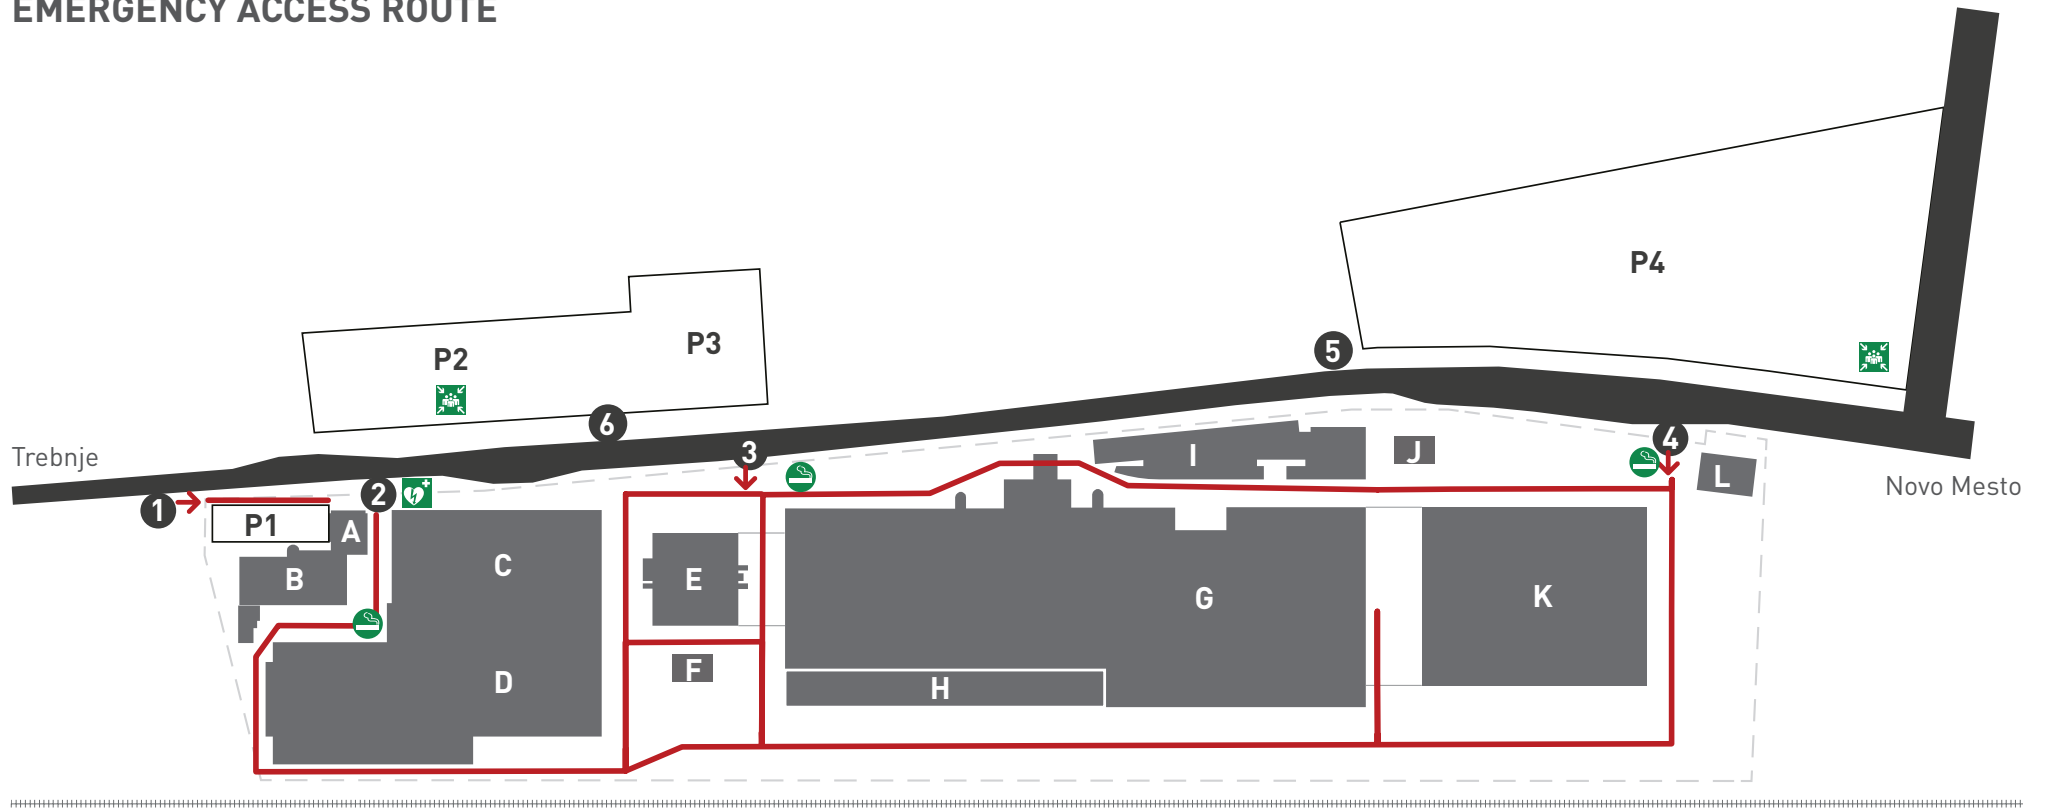

EMERGENCY ACCESS ROUTE

Emergency access route

A TRIMO d.o.o. | Auxiliary services	P1 Visitor parking lot
B TRIMO d.o.o. | Management	P2 Employee parking lot
C TRIMO d.o.o. | TINDE d.o.o.	P3 Employee parking lot
D Sheet metal warehouse	P4 Truck parking lot
E High-rack warehouse 1	
F Acceptance inspection	
G Roof and façade production	1 Entrance to the visitor parking lot
H High-rack warehouse 3	2 Entrance to the office building
I TRIP | Trimo's research & innovation facility	3 Employee entrance
J Exhibition pavilion	4 Entrance for trucks
K High-rack warehouse 2	5 Entrance to the truck parking lot
L Dispatching and logistics centre	6 Entrance to the employee parking lot

Please observe the following signs throughout the company area:

- No photography or filming is allowed
- No touching of process and work equipment
- Evacuation assembly point
- Automated External Defibrillator
- Smoking is allowed in the smoking area.

Emergency calls:

- Reception:
  +386 7 34 60 200
- Fire/rescue services:
  112
- Police:
  113
- Trebnje Community Health Centre:
  +386 7 34 81 740